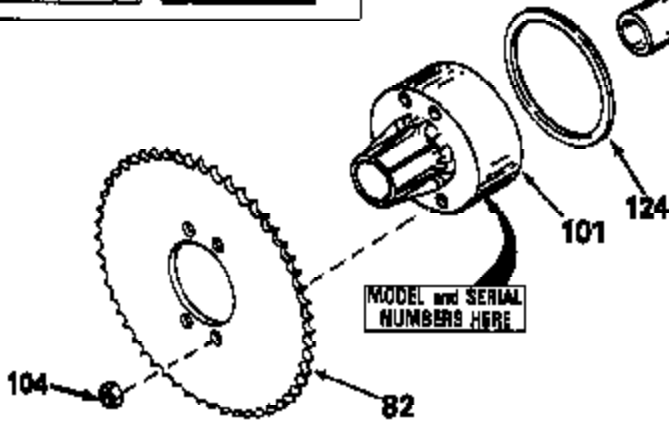

JOIST

SICHER IST DAS:
DAS ORIGINAL

47	48
47A	48A
47B	48B
47C	48C
47D	48D
47E	48E
47H	48H
47L	48L

47M	48M
47P	48P
47R	48R
47V	48V
47W	48W
47X	48X

Ref #	Part Number	Qty	Description
13	778067		Gear, Bevel (16 teeth)
14	778068		Gear, Pinion (16 teeth)
17	786040		Pin, Drive
26	792018		Ring, Retaining
31	780001		Washer (3/4" ID x 1-1/2" OD x 1/16" t hick)
31A	780096		Washer, Thrust
47E	774318		Axle (7-5/8" long)
48E	774369		Axle (17-5/16" long)
82	786043		Sprocket. No Teeth 54. O.D. 8.823
82	786051		Sprocket. No Teeth 60. O.D. 9.841
82	786070		Sprocket. No Teeth 48. O.D. 7.920
82	786041A		Sprocket. No Teeth 45. O.D. 7.389
82	786042		Sprocket. No Teeth 40. O.D. 6.650
90	788067B	100-185A Peerless	Grease (32 oz. bottle Bentonite greas e)
101	774344		Differential Carrier Hsg (Incl. 137)
102	774345		Differential Carrier Hsg (Incl. 139)
103	792041		Screw, 5/16-18 x 3-3/4"
104A	792061		Washer, Flat, 5/16"
104	792042		Nut, Lock, 5/16-18 (Use as required)
137	780077		Bushing (3/4" ID x 1-1/16" OD x 2-1/1 6" long)
139	780077		Bushing (3/4 ID x 1-1/16" OD x 2-1/16 " long)